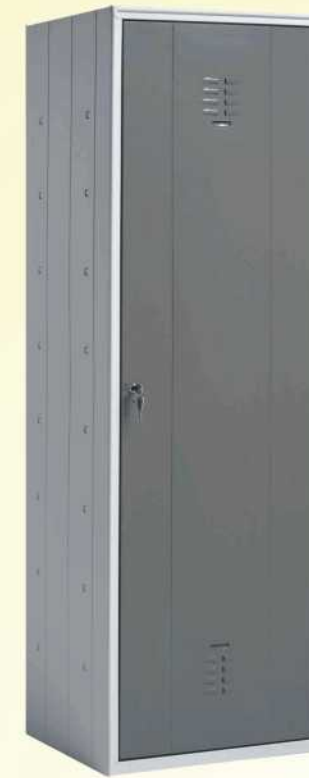

PROFONDITA' CM. 40

Contract Line

ARMADI PORTASCOPE IN METALLO

PORTASCOPE CON ANTE GRIGIO
art. AS/60
art. AS/80
art. AS/100

PORTASCOPE CON ANTE COLORATE
art. AS/60
art. AS/80
art. AS/100