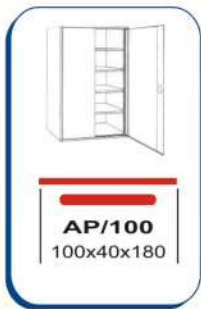

Contract Line

ARMADI TUTTOPIANI IN METALLO

TUTTOPIANI CON ANTE GRIGIO
art. AP/60
art. AP/80
art. AP/100

TUTTOPIANI CON ANTE COLORATE
art. AP/60
art. AP/80
art. AP/100

Contract Line

ARMADI PORTASCOPE IN METALLO

PORTASCOPE CON ANTE GRIGIO
art. AS/60
art. AS/80
art. AS/100

PORTASCOPE CON ANTE COLORATE
art. AS/60
art. AS/80
art. AS/100

COLORI

COLORI